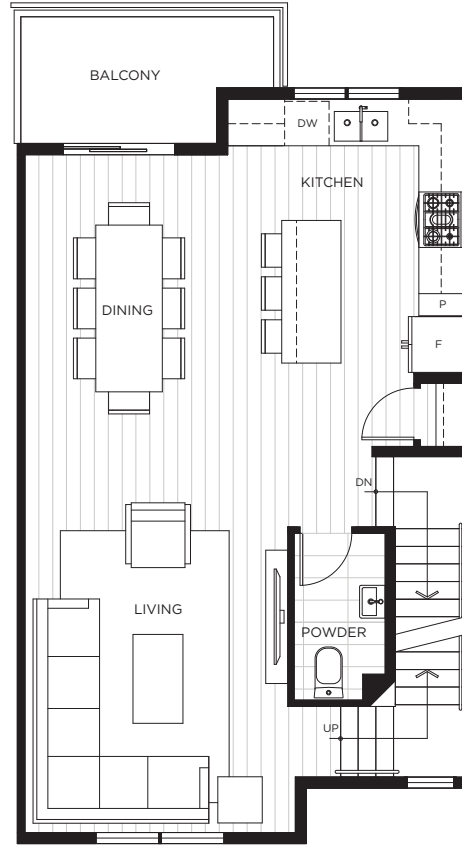

B1

4 BED | 3.5 BATH
INTERIOR 1,545 SQ FT

PLAN B1 4 BED | 3.5 BATH

LOWER

MAIN

UPPER