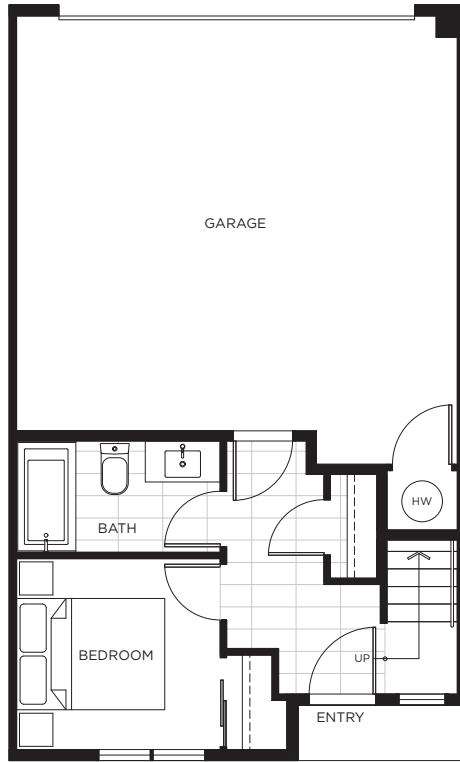

B1

4 BED | 3.5 BATH
INTERIOR 1,545 SQ FT

PLAN B1 4 BED | 3.5 BATH

LOWER

MAIN

UPPER