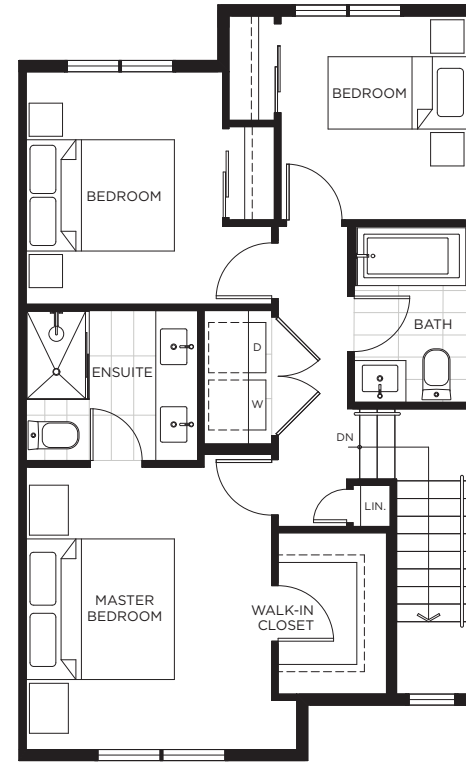

B1

4 BED | 3.5 BATH
INTERIOR 1,545 SQ FT

PLAN B1 4 BED | 3.5 BATH

LOWER

MAIN

UPPER