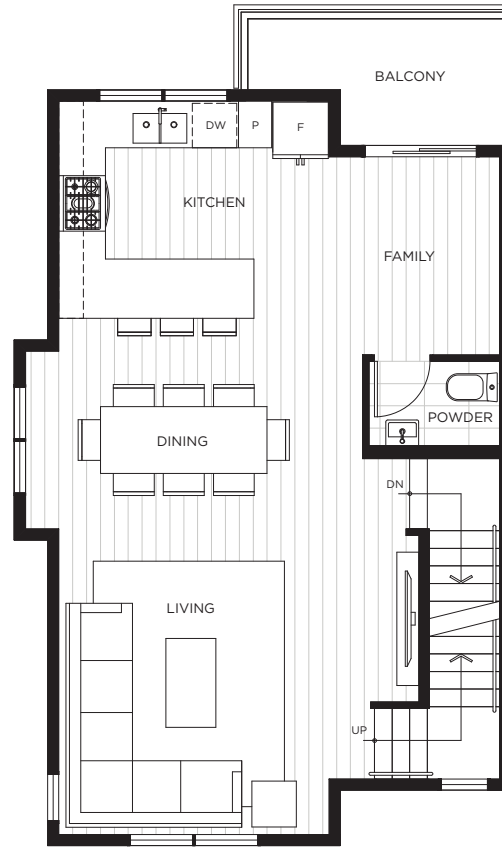

B3

4 BED + FAMILY | 3.5 BATH
INTERIOR 1,578 SQ FT

PLAN B3 4 BED + FAMILY | 3.5 BATH

LOWER

MAIN

UPPER