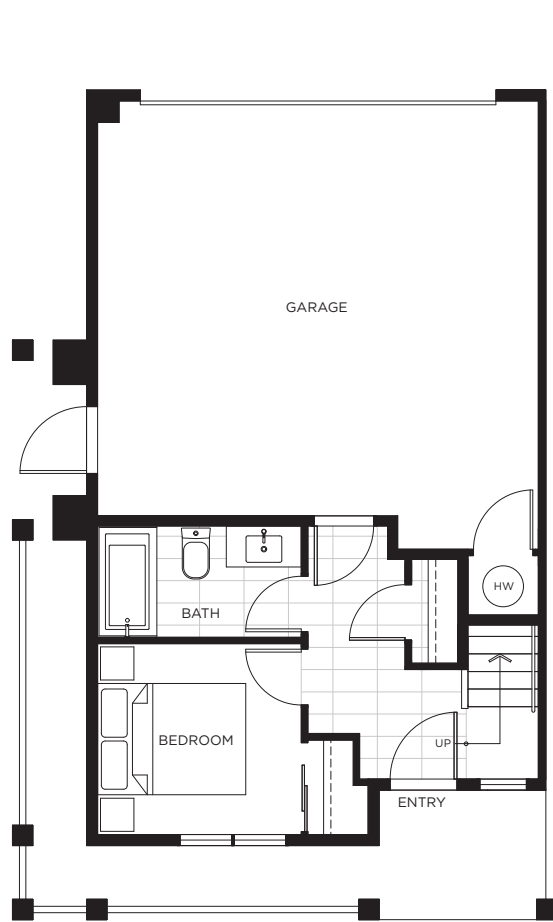

B3

4 BED + FAMILY | 3.5 BATH
INTERIOR 1,578 SQ FT

PLAN B3 4 BED + FAMILY | 3.5 BATH

LOWER

MAIN

UPPER