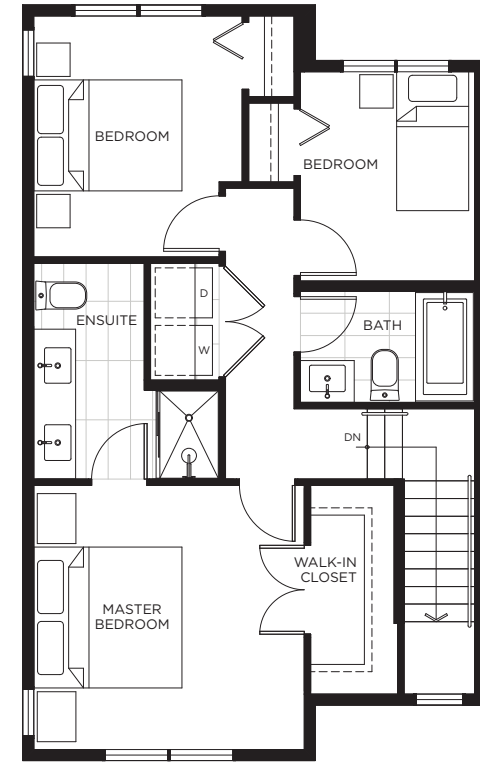

B3

4 BED + FAMILY | 3.5 BATH
INTERIOR 1,578 SQ FT

PLAN B3 4 BED + FAMILY | 3.5 BATH

LOWER

MAIN

UPPER