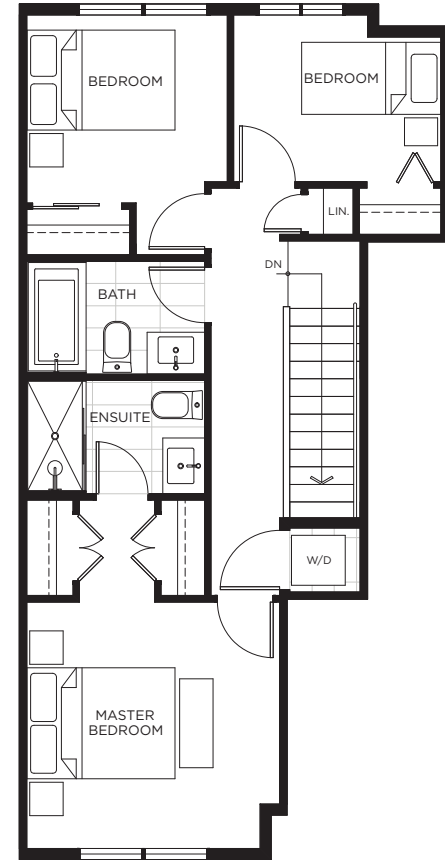

F1

4 BED + FAMILY | 3 BATH
INTERIOR 1,440 SQ FT

PLAN F1 4 BED + FAMILY | 3 BATH

LOWER

MAIN

UPPER