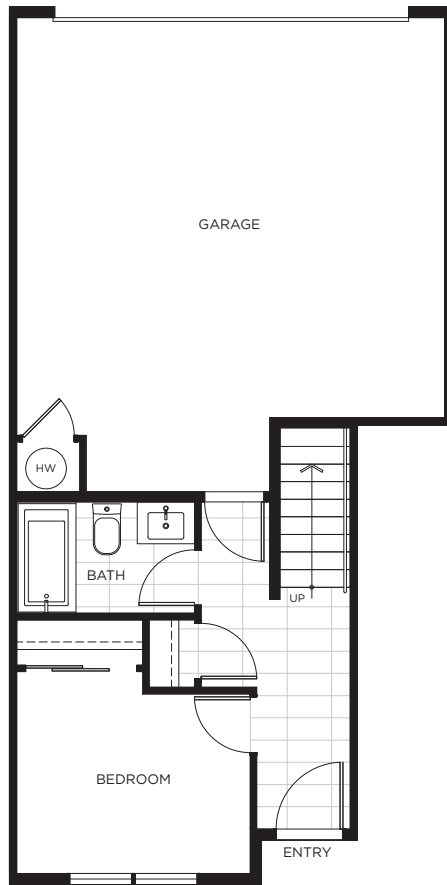

F1

4 BED + FAMILY | 3 BATH
INTERIOR 1,440 SQ FT

PLAN F1 4 BED + FAMILY | 3 BATH

LOWER

MAIN

UPPER