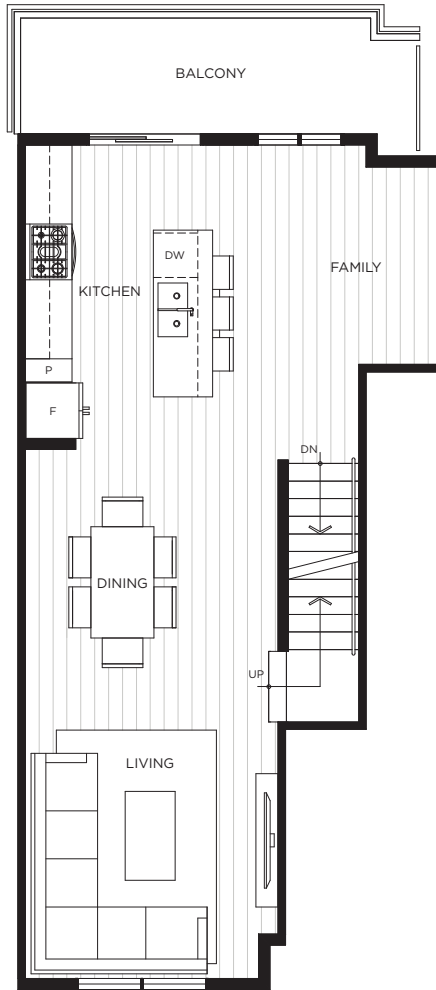

F1

4 BED + FAMILY | 3 BATH
INTERIOR 1,440 SQ FT

PLAN F1 4 BED + FAMILY | 3 BATH

LOWER

MAIN

UPPER