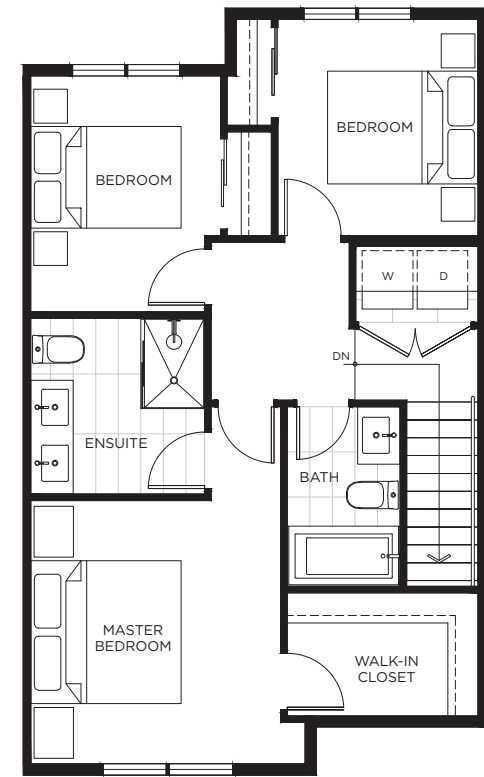

D1

3 BED | 3.5 BATH
INTERIOR 1,575 SQ FT

PLAN D1 3 BED | 3.5 BATH

LOWER

MAIN

UPPER