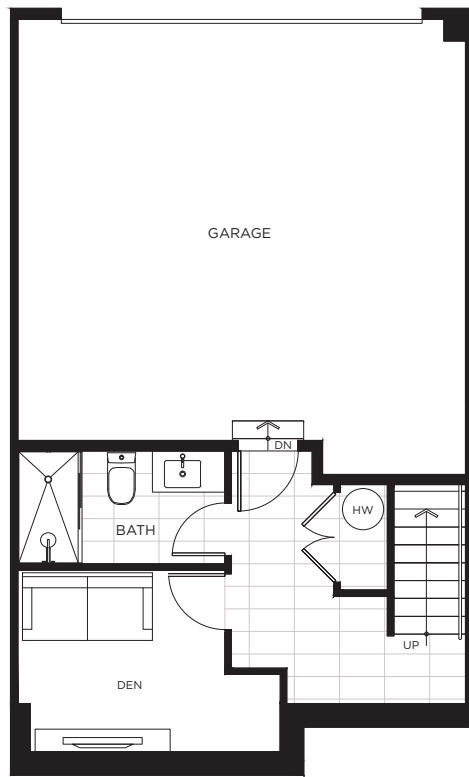

D1

3 BED | 3.5 BATH
INTERIOR 1,575 SQ FT

PLAN D1 3 BED | 3.5 BATH

LOWER

MAIN

UPPER