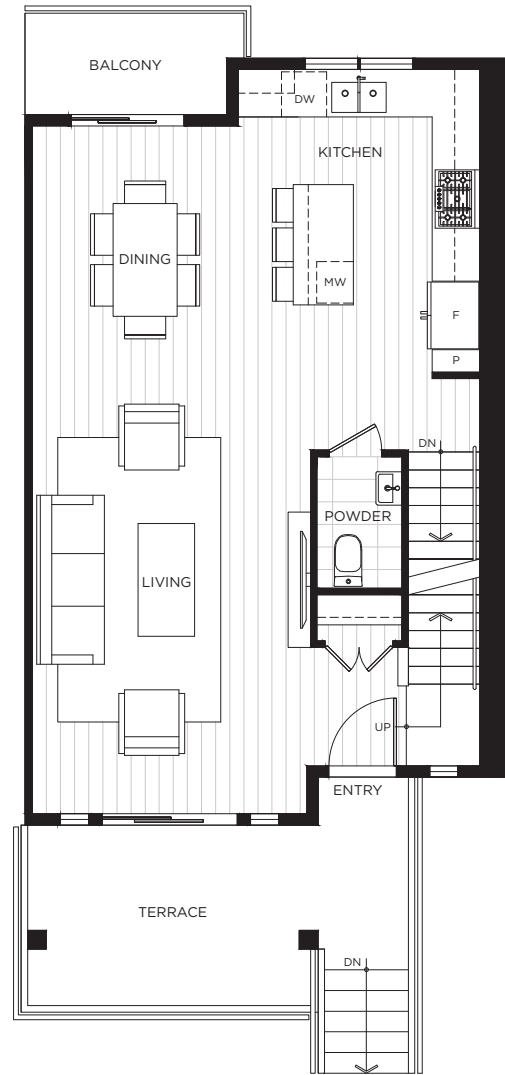

D1

3 BED | 3.5 BATH
INTERIOR 1,575 SQ FT

PLAN D1 3 BED | 3.5 BATH

LOWER

MAIN

UPPER