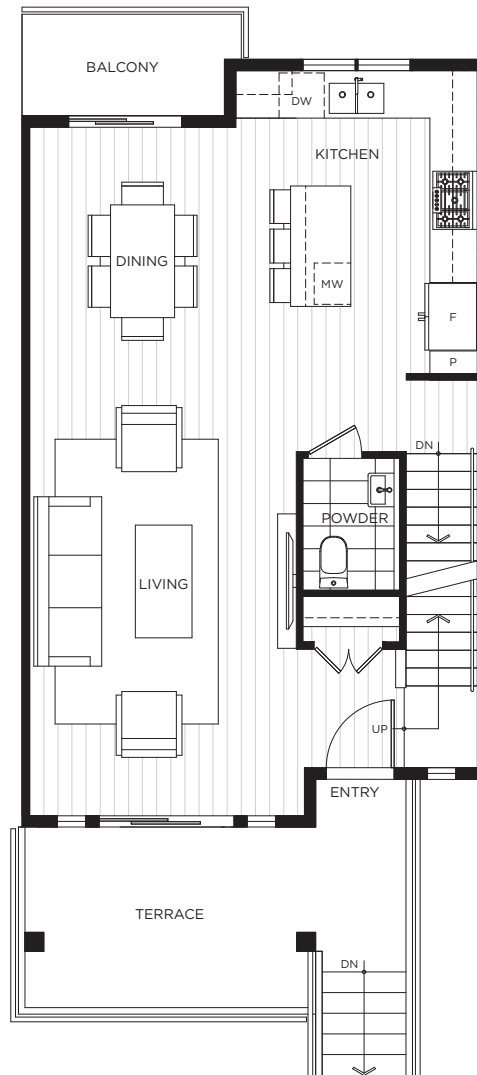

# D1

3 BED | 3.5 BATH  
INTERIOR 1,575 SQ FT

PLAN D1 3 BED | 3.5 BATH

LOWER

MAIN

UPPER