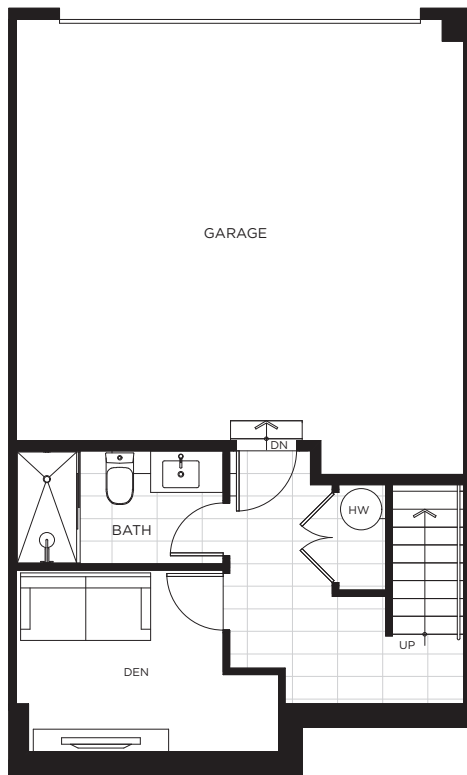

# D1

3 BED | 3.5 BATH  
INTERIOR 1,575 SQ FT

PLAN D1 3 BED | 3.5 BATH

LOWER

MAIN

UPPER