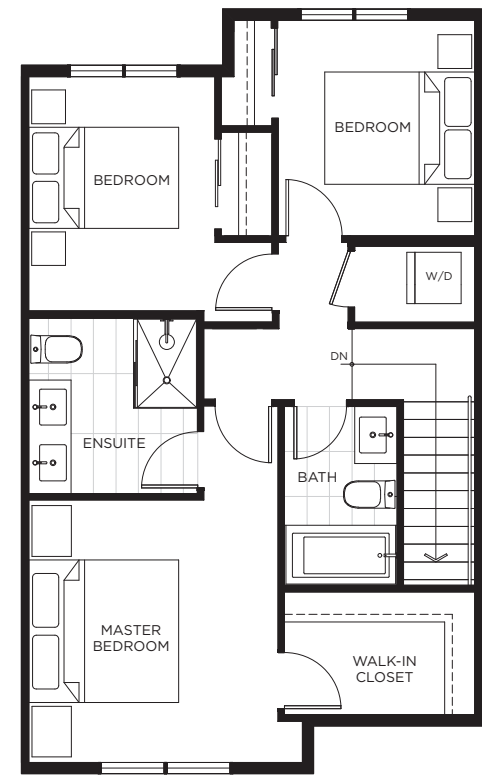

# D1

3 BED | 3.5 BATH  
INTERIOR 1,575 SQ FT

PLAN D1 3 BED | 3.5 BATH

LOWER

MAIN

UPPER