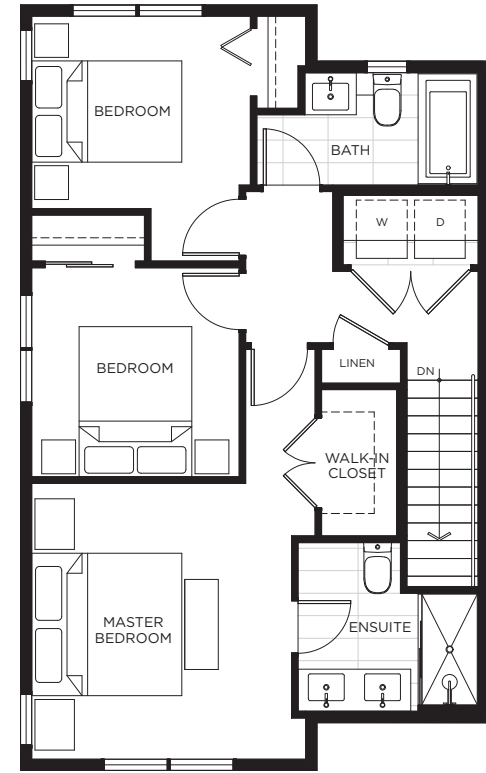

D2

3 BED | 3.5 BATH
INTERIOR 1,607 SQ FT

PLAN D2 3 BED | 3.5 BATH

VARIAION ON # 149

LOWER

MAIN

UPPER