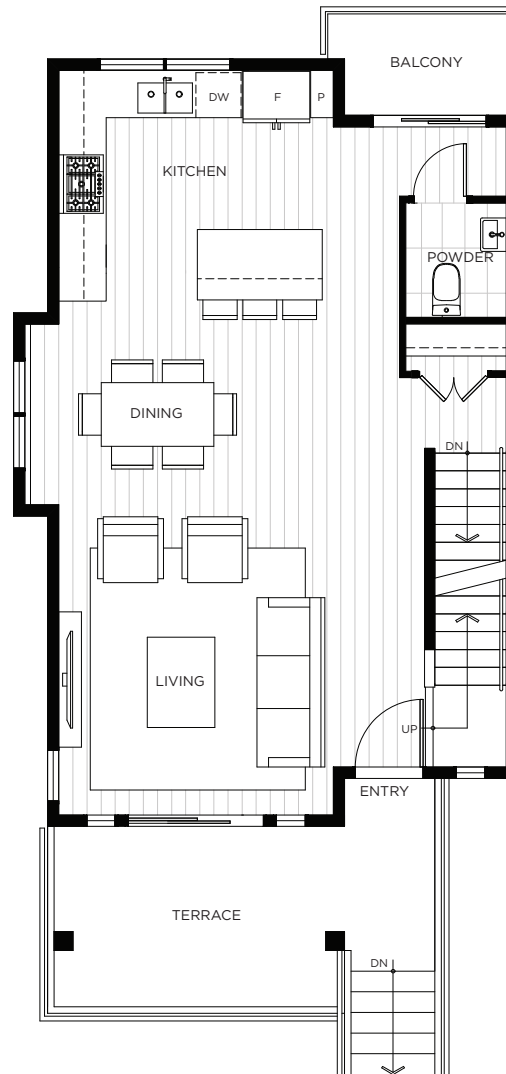

D2

3 BED | 3.5 BATH
INTERIOR 1,607 SQ FT

PLAN D2 3 BED | 3.5 BATH

VARIAION ON # 149

LOWER

MAIN

UPPER