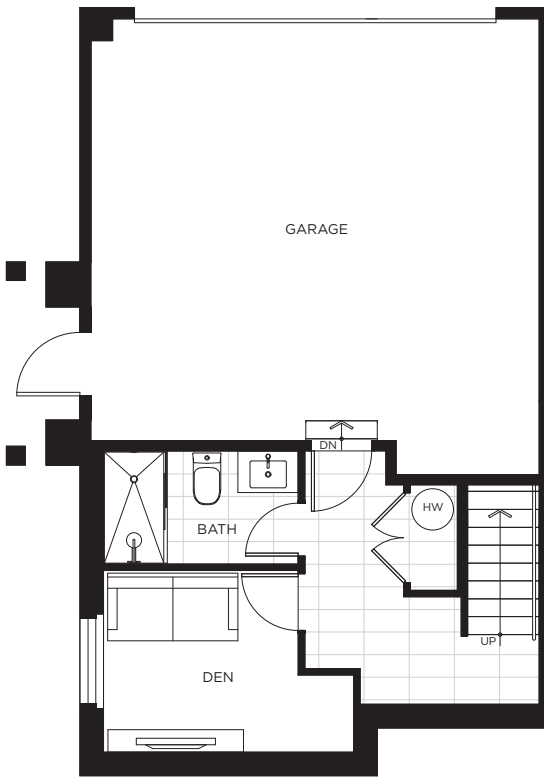

D2

3 BED | 3.5 BATH
INTERIOR 1,607 SQ FT

PLAN D2 3 BED | 3.5 BATH

VARIAION ON # 149

LOWER

MAIN

UPPER